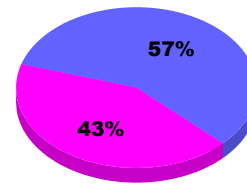

Status Quo Clubs Compared to Status Quo Members

■ Status Quo Clubs
 ■ Total Status Quo Members

MEMBERSHIP

Membership Results
2011-2012

Membership
2010-2011

Month	Net Memb Goal	Actual New Memb	Actual Dropped Memb	Gain/Loss of Memb	Gain/Loss of Memb
Jul/Aug/Sep		8	-26	-18	4
Totals		8	-26	-18	4

Membership Results 2011-2012

Goal, New, Dropped, Gain/Loss

■ Goal
 ■ Actual
 ■ Dropped
 ■ Gain Loss

Comparison of Membership Gain/Loss

Current Year Compared to the Previous Year

■ Current Year
 ■ Previous Year

Gender Comparison 2011-2012

Jul/Aug/Sep

■ Male
 ■ Female